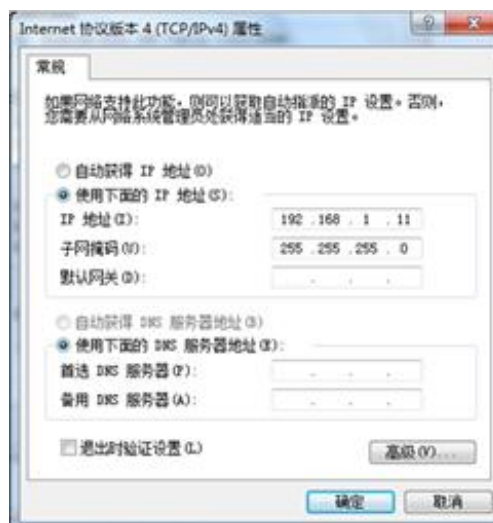

1* RESET
	1*WIFI ( ) 1* ( )
	DC12V-48V
	< 8W
	LxWxH = 150x100x37mm
	-20 ~ +70
	-40 +70
	10% 90%RH ( )
	5% 90%RH ( )

4

1)

2) 1 WIFI

utek_ap IP

192.168.1.XXX(XXX 0~252)

3)

IP

192.168.1.XXX(XXX 0~252) IP 192.168.1.254