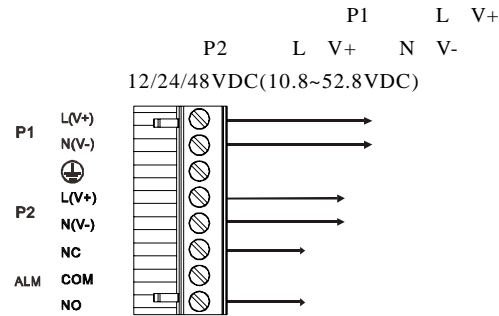

LC SC SC

ST ST key

5.2.3

LED

P1~P2		
ALM		
RUN		

7.1

7.2

7.3

7.4

8

N V-
V+ V-

7.5

NC-COM

7.6

7.7

default 5