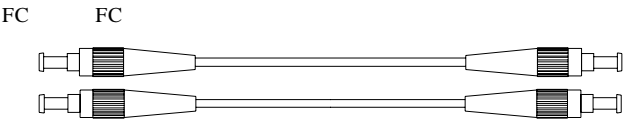

LC SC SC

ST ST key

5.2.3

LED

P1~P2		
ALM		
RUN		

7.1

7.2

7.3