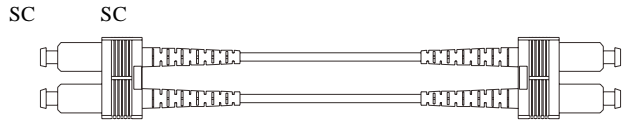

LC SC SC

ST ST key

5.2.3

LED

P1~P2		
ALM		
RUN		

7.1

7.2

7.3

7.4

8

N V-
V+ V-

7.5

NC-COM

7.6

7.7

default 5