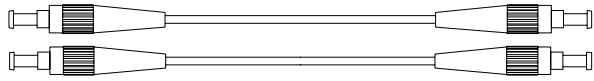

1	9 console
2	10 100Base-X
3	11 100Base-X
4 Default	12 10/100Base-T(X)
5	13 10/100Base-T(X)
6 P1	14 RS485/422
7 P2	15 RS485/422
8	16 RS485/422

FC

SC

ST

key

5.2.3

FC

FC