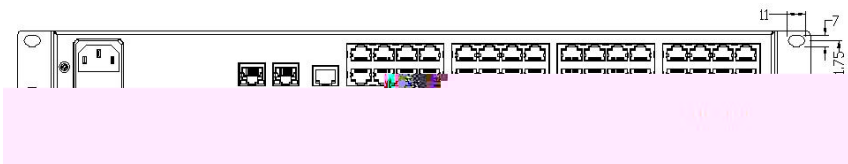

( )

UT-6816-E

产品名称: 10/100/1000M转16口RS-232/485/422串口服务器
Product Name: 10/100/1000M to 16-Port RS-232/485/422 Serial Device Server
型号Model: UT-6816-E
额定电压Rated Voltage: 110/220VAC(100~240VAC)/50~60Hz
额定功率Rated Power: 7W

警告 非专业维修人员请勿自行开启此盖!
Warning The non-specialized servicemen please voluntarily do not open this lid!
请购买具有完整防伪标贴的产品!
Please purchase has the complete forgery-proof poster product!

ROHS COMPLIANT CE FC

深圳市宇泰科技有限公司
UTEK TECHNOLOGY (SHENZHEN) CO., LTD.
Address: Floor 10, Building 7, Skyworth Innovation Valley, No. 8, Tangtou No. 1 Road, Shiyuan Street, Bao'an District, Shenzhen

产品信息

UT-6832-E

产品名称: 10/100/1000M转32口RS-232/485/422串口服务器
Product Name: 10/100/1000M to 32-Port RS-232/485/422 Serial Device Server
型号Model: UT-6832-E
额定电压Rated Voltage: 110/220VAC(100~240VAC)/50~60Hz
额定功率Rated Power: 10W

警告 非专业维修人员请勿自行开启此盖!
Warning The non-specialized servicemen please voluntarily do not open this lid!
请购买具有完整防伪标贴的产品!
Please purchase has the complete forgery-proof poster product!

ROHS COMPLIANT CE FC

深圳市宇泰科技有限公司
UTEK TECHNOLOGY (SHENZHEN) CO., LTD.
Address: Floor 10, Building 7, Skyworth Innovation Valley, No. 8, Tangtou No. 1 Road, Shiyuan Street, Bao'an District, Shenzhen

产品信息