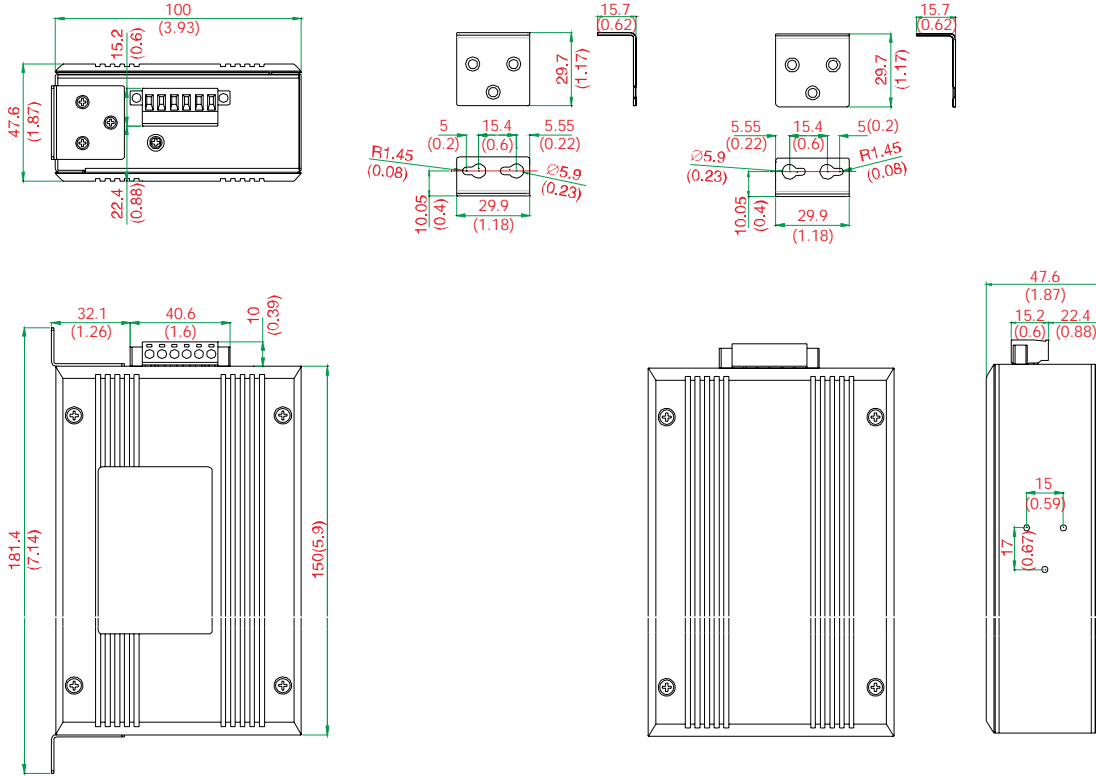

尺寸

mm ± 1
(inch) ± 0.04

	10/100/1000Base-T	1000Base-X	

备注:

1 " SM" " MM" " R" (fl " T" (fl UT-2604GRSM-SC-220
SC 20KM
% " 220" 110/220VAC/DC 88-264VAC/DC