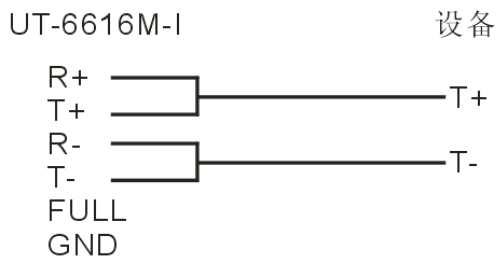

1 R+	3 T+	5 FULL
2 R-	4 T-	6 GND

**RS-422全双工接法:**

**RS-485半双工接法:**

<ul style="list-style-type: none"> <li> PWR</li> <li> ACT</li> <li> NET</li> <li> FULLHALF</li> </ul>	<table border="0"> <tr> <td></td><td></td><td></td><td></td><td></td><td></td><td></td><td></td><td></td><td></td><td></td><td></td><td></td><td></td><td></td><td></td> </tr> <tr> <td>T1</td><td>T2</td><td>T3</td><td>T4</td><td>T5</td><td>T6</td><td>T7</td><td>T8</td><td>T9</td><td>T10</td><td>T11</td><td>T12</td><td>T13</td><td>T14</td><td>T15</td><td>T16</td> </tr> <tr> <td>R1</td><td>R2</td><td>R3</td><td>R4</td><td>R5</td><td>R6</td><td>R7</td><td>R8</td><td>R9</td><td>R10</td><td>R11</td><td>R12</td><td>R13</td><td>R14</td><td>R15</td><td>R16</td> </tr> </table>																	T1	T2	T3	T4	T5	T6	T7	T8	T9	T10	T11	T12	T13	T14	T15	T16	R1	R2	R3	R4	R5	R6	R7	R8	R9	R10	R11	R12	R13	R14	R15	R16	<p><b>16 Port RS-485/422 Isolated Serial Servers</b> MODEL: UT-6616M-I</p>
T1	T2	T3	T4	T5	T6	T7	T8	T9	T10	T11	T12	T13	T14	T15	T16																																			
R1	R2	R3	R4	R5	R6	R7	R8	R9	R10	R11	R12	R13	R14	R15	R16																																			