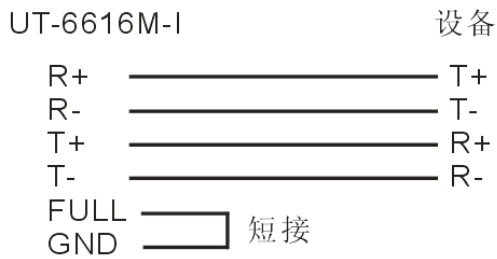

1 R+	3 T+	5 FULL
2 R-	4 T-	6 GND

RS-422全双工接法: