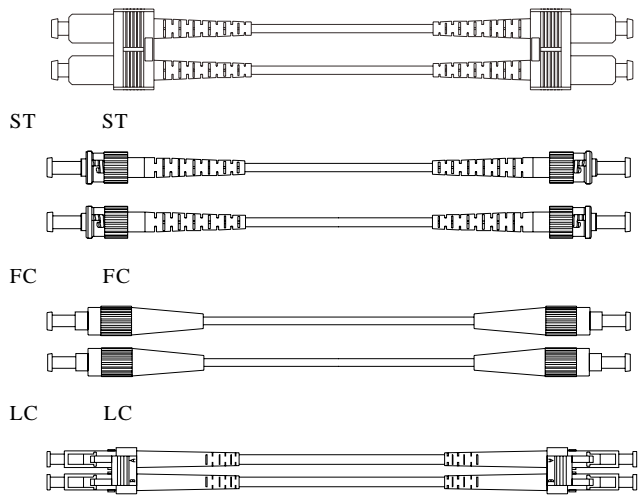

o

LED

| | | | |
|-----|------|----------|--------------|
| PWR | | | |
| | RJ45 | Speed | 1000M |
| | RJ45 | Speed | 10/100M |
| | RJ45 | Act/Link | |
| | RJ45 | Act/Link | 10/100/1000M |
| | RJ45 | Act/Link | |
| 5 6 | | | |
| RUN | | / | |