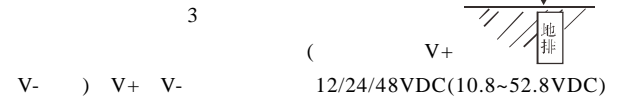

LED

PWR			
	RJ45	Speed	1000M
	RJ45	Speed	10/100M
	RJ45	Act/Link	
	RJ45	Act/Link	10/100/1000M
	RJ45	Act/Link	
5 6			
RUN		/	

7.1

7.2

7.3

7.4

7.5

- 1 Console 115200 8-N-1
  PIN3—TXD PIN4/5—GND PIN6-RXD
- 2 Web IP 192.168.1.254
  admin
  admin

	1PCS
	1PCS
	6PCS
	2PCS
	1PCS
	1PCS
	1PCS